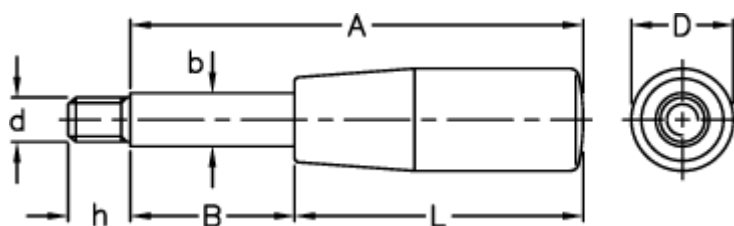

Article number: 2304003501

Description: E+G Lever arm
BL.366/10x65

Measures

A = 65

b = 10

B = 25

D = 18

d 6g = M8

h = 9

L = 40